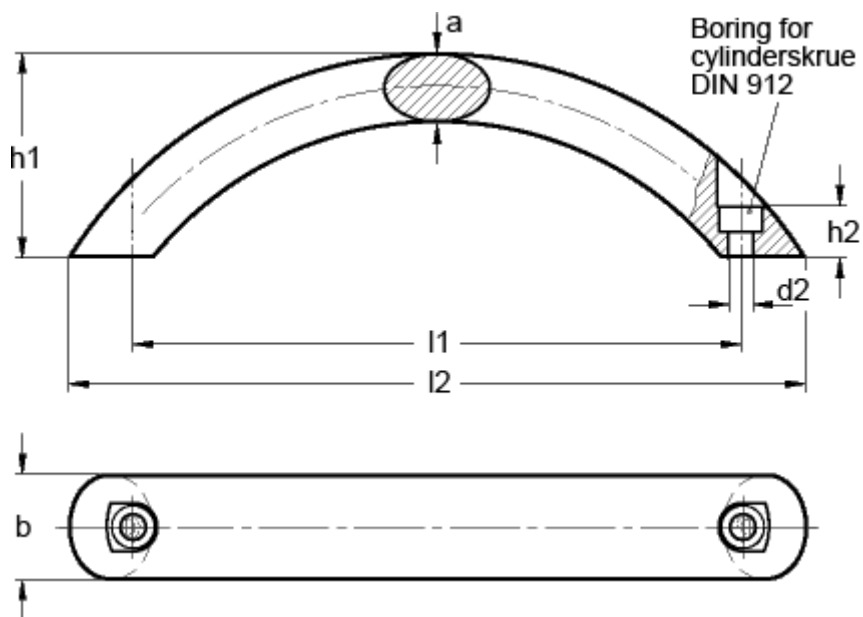

Article number: 201712166

Description: E+G Arch handle GN 565.4-26-160-B-SR

## Measures

a	= 17
b	= 26
d2	= 6.4
h1	= 57
h2	= 12
l1	= 160
l2 approx.	= 190
t min	= 12.0